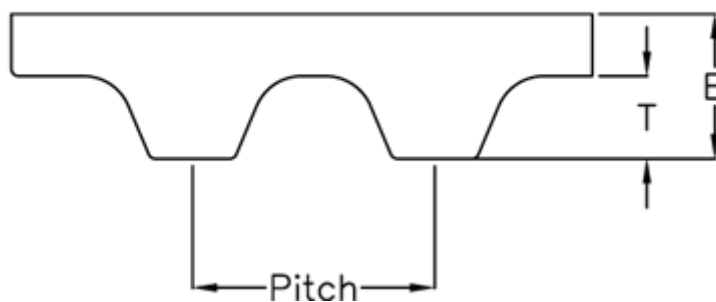

Article number: 602776231142

Description: Gates Timing Belt Synchropower PU 12 T10 1140

Measures

Height B mm	= 4.5
Height T mm	= 2.5
Length	= 1140
Number of teeth	= 114
Pitch	= 10
Type	= PU 12 T10 1140
Width	= 12